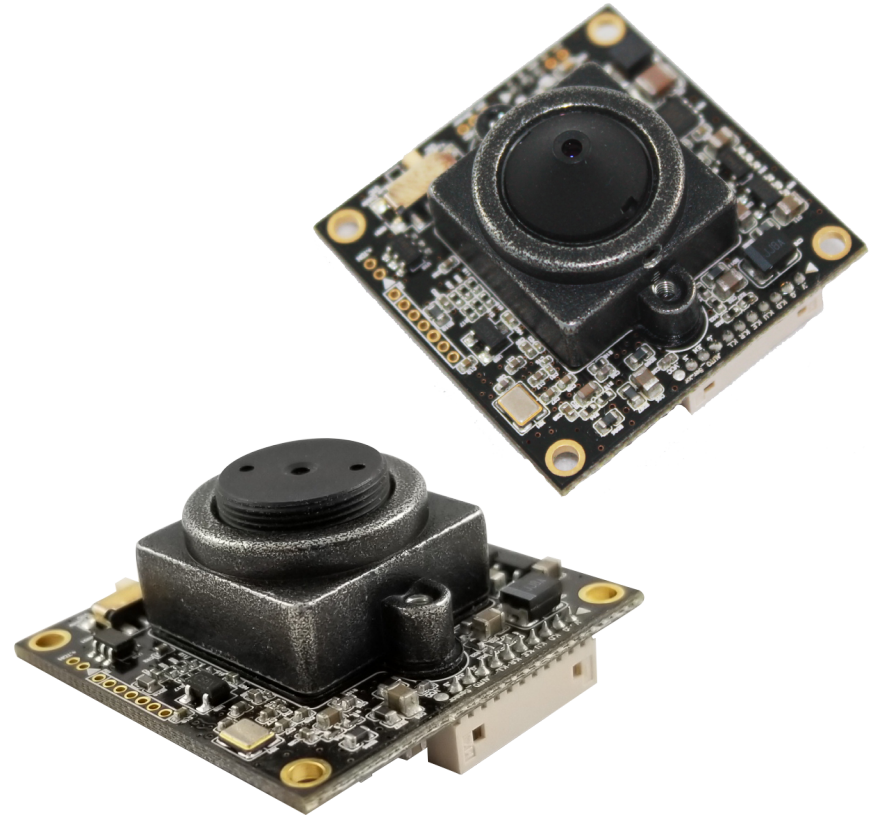

HD Analog WDR Miniature

4 in 1 STARVIS Module Camera

MD432WP Series

HD-TVI/HD-CVI/AHD/CVBS 4-in-1 WDR Module with Pinhole Lens

- 32 x 32mm Super Mini Size
- 2MP Sony STARVIS CMOS Sensor
- True WDR
- TVI/AHD/CVI/CVBS Selectable by Optional OSD (Pre-program up on request)
- 3MP Mega 3.7mm Pinhole Lens (Supercone or Flat)
- Ultra Low Light Color Camera
- Color : 0.05Lux, B/W : 0.008Lux
- Sens-up : Color 0.005Lux, B/W : 0.0005Lux
- Defog, 3D DNR
- UTC Function
- DC12V

Order Information

MD432WP1 3.7mm Flat Pinhole
MD432WP2 3.7mm Supercone Pinhole

Infinite Pixels Electronic USA Inc.
6330 McLeod Dr Suite 2, Las Vegas NV 89120

www.ipxusa.com sales@ipxusa.com

HD Analog WDR Miniature

4 in 1 STARVIS Module Camera

MD432WP Series

HD-TVI/HD-CVI/AHD/CVBS 4-in-1 WDR Module with Pinhole Lens

- 32 x 32mm Super Mini Size
- 2MP Sony STARVIS CMOS Sensor
- True WDR
- TVI/AHD/CVI/CVBS Selectable by Optional OSD (Pre-program up on request)
- 3MP Mega 3.7mm Pinhole Lens (Supercone or Flat)
- Ultra Low Light Color Camera
- Color : 0.05Lux, B/W : 0.008Lux
- Sens-up : Color 0.005Lux, B/W : 0.0005Lux
- Defog, 3D DNR
- UTC Function
- DC12V