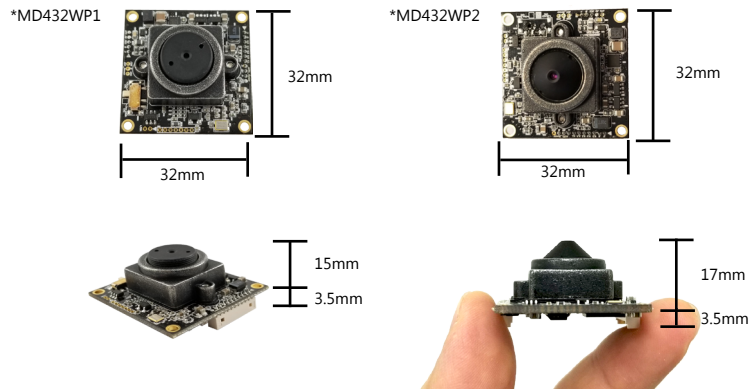

HD Analog WDR Miniature

4 in 1 STARVIS Module Camera

MD432WP Series

HD-TVI/HD-CVI/AHD/CVBS 4-in-1 WDR Module with Pinhole Lens

- 32 x 32mm Super Mini Size
- 2MP Sony STARVIS CMOS Sensor
- True WDR
- TVI/AHD/CVI/CVBS Selectable by Optional OSD (Pre-program up on request)
- 3MP Mega 3.7mm Pinhole Lens (Supercone or Flat)
- Ultra Low Light Color Camera
- Color : 0.05Lux, B/W : 0.008Lux
- Sens-up : Color 0.005Lux, B/W : 0.0005Lux
- Defog, 3D DNR
- UTC Function
- DC12V

Optional OSD Operation

*Pre-program up on request

Press RIGHT Key for 5sec : AHD
Press LEFT Key for 5sec : CVBS
Press UP Key for 5sec : CVI
Press DOWN Key for 5sec : TVI

General Feature Diagram (mm)

Technical Specification

Specification		NTSC / PAL	
Image Device		1/2.8 inch 2 MP Sony STARVIS CMOS	
Total Pixels / Active Pixels		1945(H) x 1109(V) / 1937(H) x 1097(V)	
Scanning System		Progressive	
Resolution		TVI, CVI, AHD: 1080P / CVBS:(1280H)_1000TVL	
S/N Ratio		More than 52dB (AGC Off)	
Video Output		HD-TVI/HD-CVI/AHD/CVBS (Pre-program up on Request) Selectable Output Signal by Optinal OSD Controller	
Optional OSD Contol		LEFT: CVBS / RIGHT: AHD / DOWN: HD-TVI / UP: HD-CVI (Holding 5sec each Direction)	
Minimum Illumination (F1.2, 30IRE)		COLOR: 0.05Lux / BW: 0.008Lux COLOR SENS-UP: 0.005Lux / BW SENS-UP: 0.0005Lux	
OSD Functions	White Balance	ATW / AWC-SET / INDOOR / OUTDOOR / MANUAL / AWB	
	Exposure	MANUAL	
	Shutter Speed	AUTO/FLK, 1/30(25) - 1/50,000 sec	
	Sens-up	AUTO(x6) / x2, x4, x6, x8, x10, x15, x20, x25, x30	
	Backlight Compensation	OFF/ WDR / BLC / HSBLC	
	Privacy Masking	4 Zone	
	Day & Night	AUTO / COLOR / BW / EXT	
	Motion Detection	OFF / ON	
	3DNR	OFF / LOW / MIDDLE / HIGH	
	Digital Effect	OFF / MIRROR / V-FLIP / ROTATE & FREEZE	
	Sharpness / Defog	Adjustable / ON, OFF	
	Image Enhancement	WDR	
	Language	ENG/CHN1/CHN2/GER/FRA/ITA/SPA/POL/RUS/POR/NED/TUR	
	Power Input / Consumption		DC 12V (±30%), 100mA / 1.2W
Operation / Storage Temp.		14°F ~ 122°F / -4°F ~ 140°F (-10°C ~ 50°C / -20°C ~ 60°C)	
Dimension(mm)		32 x 32 (mm)	
Cable		Standard 500mm BNC/DC Jack	

Infinite Pixels Electronic USA Inc.
6330 McLeod Dr Suite 2, Las Vegas NV 89120