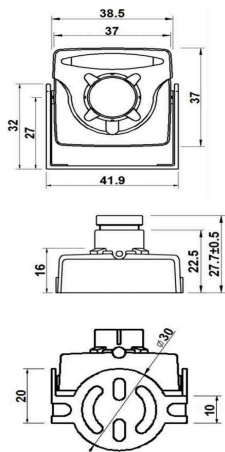

General Feature Diagram (mm)

Technical Specification

Image	Image Sensor	1/2.8"(D-6.46mm) 2.12M Sony CMOS Sensor
	Size	1/2.8 inch
	Scan System	Progressive Scan
	Total Pixels	1945(H) X 1109(V), 2.16 Mega Pixels
	Effective Pixels	1945(H) X 1097(V), 2.12 Mega Pixels
Function	Day / Night	Auto / Day(Color) / Night(BW)
	Audio Line In/Out	Yes (C-Microphone Built-in)
	Motion Detection	4 Zone
	WDR	Off, On(Low, Middle, High) - 15(12) or 30(25) Output WDR can't work together with 3D-NR or DSS
	DNR	Off, On(Low, Middle, High) - 30(25) or 60(50) Output DNR can't work together with WDR or DSS
	Defog	Detects Foggy, On / Off
	Ext. Video	CVBS 1.0Vp-p (75Ω)
	Elec. Shutter	1/25(30)~1/30,000sec
	Color Adjust	Bright/ Contrast / Saturation / Sharp / Hue
	White Balance	Auto, Autoext, Preset, Manual
	OSD Display	Text, Date, Time, Event, On / Off
	Image Mirror	Normal / Mirror(H) / Flip(V) / Both(HV)
Electrical	Power Supply	12VDC / PoE
	Current	Less than 1.6 Watts (130mA)
Environmental	Temperature	-10°C – 55°C (Humidity :0%RH - 90%RH)
Physical Spec	Dimension	30(W) x 30(D) (without Bracket)
Video	Compress Format	H.264, MJPEG (Duplex Streaming)
	Resolution	Up to 30fps @ 1920x1080p (1920x1080, 1280x720, 800x600, 704x480, 704x400, 640x480, 640x360, 320x240)
	Max. Frame Rate	30fps @ all resolution
	Video Quality	H.264: Bitrate Control, MJPEG: Quality Level Control
	Streaming	Triple Stream (Stream1,2,3), RTP/RTSP, Unicast RTP, Multicast RTP
Audio	Compress Format	G.711 u-law
	Streaming	Two-way
Event	Sensor In / Alarm Out	Sensor In: 1 (NC / NO), Alarm Out: 1 (Digital Output, Open Collector)
Network	Interface	RJ45 10/100 Base-T PoE
	Protocol	TCP/IP, UDP/IP, RTP, RTSP, RTCP, NTP, HTTP, DHCP, FTP, SMTP, DNS, DDNS, Onvif 17.06 Compatible
	Onvif	Yes
	DDNS	iplinker.net
	At-a-time Access	Maximum 3 users
	Web Browser	OS: Windows 7,8,10, MAC / Manager: Internet Explorer 11 or higher, Chrome, Firefox, Safari, Opera

* Specification and Design are subject to change without notice due to product improvement.

Infinite Pixels Electronic USA Inc.
11500 S. Eastern Ave. Suite 150 Henderson NV 89052

www.ipxusa.com sales@ipxusa.com