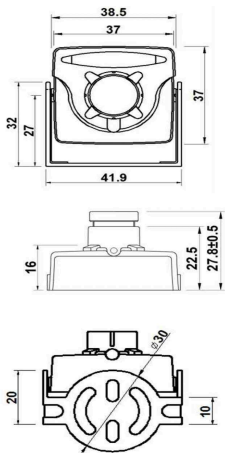

General Feature Diagram (mm)

Technical Specification

Image	Image Sensor	1/2.8"(D-6.46mm) 2.12M Sony CMOS Sensor
	Size	1/2.8 inch
	Scan System	Progressive Scan
	Total Pixels	1945(H) X 1109(V), 2.16 Mega Pixels
	Effective Pixels	1945(H) X 1097(V), 2.12 Mega Pixels
Function	Day / Night	Auto / Day(Color) / Night(BW)
	Audio Line In/Out	Yes (C-Microphone Built-in)
	Motion Detection	4 Zone
	WDR	Off, On(Low, Middle, High) - 15(12) or 30(25) Output WDR can't work together with 3D-NR or DSS
	DNR	Off, On(Low, Middle, High) - 30(25) or 60(50) Output DNR can't work together with WDR or DSS
	Defog	Detects Foggy, On / Off
	Ext. Video	CVBS 1.0Vp-p (75Ω)
	Elec. Shutter	1/25(30)~1/30,000sec
	Color Adjust	Bright/ Contrast / Saturation / Sharp / Hue
	White Balance	Auto, Autoext, Preset, Manual
	OSD Display	Text, Date, Time, Event, On / Off
	Image Mirror	Normal / Mirror(H) / Flip(V) / Both(HV)
Electrical	Power Supply	12VDC / PoE
	Current	Less than 1.6 Watts (130mA)
Environmental	Temperature	-10°C – 55°C (Humidity :0%RH - 90%RH)
Physical Spec	Dimension	30(W) x 30(D) (without Bracket)
Video	Compress Format	H.264, MJPEG (Duplex Streaming)
	Resolution	Up to 30fps @ 1920x1080p (1920x1080, 1280x720, 800x600, 704x480, 704x400, 640x480, 640x360, 320x240)
	Max. Frame Rate	30fps @ all resolution
	Video Quality	H.264: Bitrate Control, MJPEG: Quality Level Control
	Streaming	Triple Stream (Stream1,2,3), RTP/RTSP, Unicast RTP, Multicast RTP
Audio	Compress Format	G.711 u-law
	Streaming	Two-way
Event	Sensor In / Alarm Out	Sensor In: 1 (NC / NO), Alarm Out: 1 (Digital Output, Open Collector)
Network	Interface	RJ45 10/100 Base-T PoE
	Protocol	TCP/IP, UDP/IP, RTP, RTSP, RTCP, NTP, HTTP, DHCP, FTP, SMTP, DNS, DDNS, Onvif 17.06 Compatible
	Onvif	Yes
	DDNS	iplinker.net
	At-a-time Access	Maximum 3 users
	Web Browser	OS: Windows 7,8,10, MAC / Manager: Internet Explorer 11 or higher, Chrome, Firefox, Safari, Opera

* Specification and Design are subject to change without notice due to product improvement.

Infinite Pixels Electronic USA Inc.
11500 S. Eastern Ave. Suite 150 Henderson NV 89052

www.ipxusa.com sales@ipxusa.com