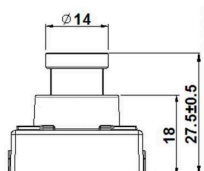

General Feature Diagram (mm)