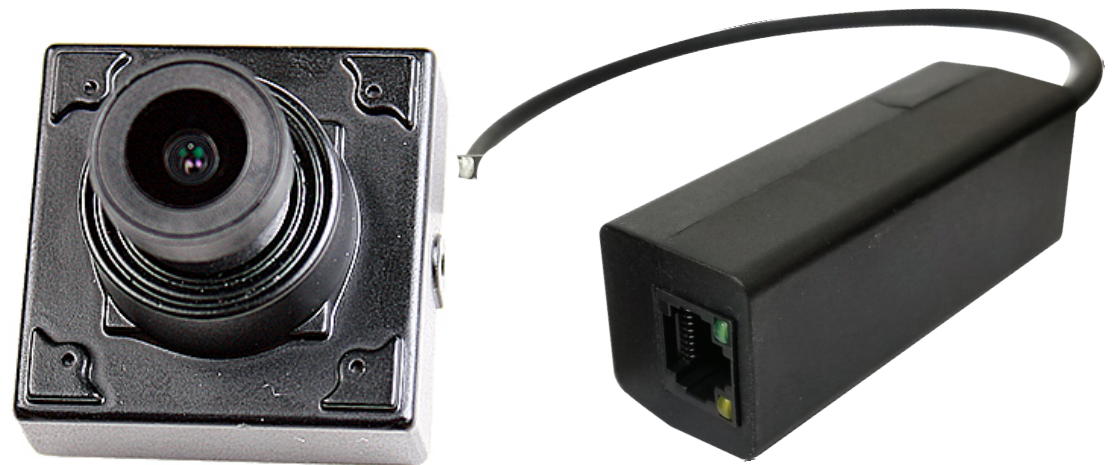

IMS230-F6

2MP IP H.264 True WDR Mini Square Camera with Board Lens

- 1/2.8" 2.9µm Pixel Progressive Sony Starvis CMOS Sensor
- 2 Mega Pixels - Maximum 1080p (1920x1080)
- 6.0mm Fixed Board Lens
- WDR, DSS(Sens-up), 3DNR Supported
- Onvif Version 17.06 Compatible
- Supported Video Codec: H.264, MJPEG
- Box Miniature Housing(30x30mm) with U type swivel bracket
- Motion Detection (4 Zones)
- PoE Cable
- Made In Korea
- NDAA Compliant

IP Network Camera

2MP IP H.264 WDR Mini Square

IMS230-F6

2MP IP H.264 True WDR Mini Square Camera with Board Lens

- 1/2.8" 2.9µm Pixel Progressive Sony Starvis CMOS Sensor
- 2 Mega Pixels - Maximum 1080p (1920x1080)
- 6.0mm Fixed Board Lens
- WDR, DSS(Sens-up), 3DNR Supported
- Onvif Version 17.06 Compatible
- Supported Video Codec: H.264, MJPEG
- Box Miniature Housing(30x30mm) with U type swivel bracket
- Motion Detection (4 Zones)
- PoE Cable
- Made In Korea
- NDAA Compliant