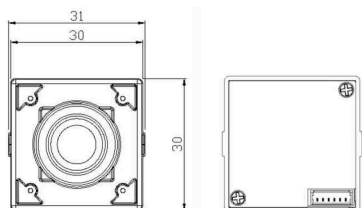

General Feature Diagram (mm)

Technical Specification

Image	Image Sensor	1/2.8"(D-6.46mm) 2.12M Sony CMOS Sensor
	Size	1/2.8 inch
	Scan System	Progressive Scan
	Total Pixels	1945(H) X 1109(V), 2.16 Mega Pixels
	Effective Pixels	1945(H) X 1097(V), 2.12 Mega Pixels
Function	Day / Night	Auto / Day(Color) / Night(BW)
	Privacy Area	On / Off (8 Programmable Zones)
	Motion Detection	4 Zone
	WDR	Off, On(Low, Middle, High) - 15(12) or 30(25) Output WDR can't work together with 3D-NR or DSS
	DNR	Off, On(Low, Middle, High) - 30(25) or 60(50) Output DNR can't work together with WDR or DSS
	Defog	Detects Foggy, On / Off
	Ext. Video	CVBS 1.0Vp-p (75Ω)
	Elec. Shutter	1/25(30)~1/30,000sec
	Color Adjust	Bright/ Contrast / Saturation / Sharp / Hue
	White Balance	Auto, Autoext, Preset, Manual
	OSD Display	Text, Date, Time, Event, On / Off
	Image Mirror	Normal / Mirror(H) / Flip(V) / Both(HV)
Electrical	Power Supply	12VDC / PoE
	Current	Less than 2.1 Watts (170mA)
Environmental	Temperature	-10°C – 55°C (Humidity :0%RH - 90%RH)
Physical Spec	Dimension	30(W) x 30(D) (without Bracket)
Video	Compress Format	H.264, MJPEG (Duplex Streaming)
	Resolution	Up to 30fps @ 1920x1080p (1920x1080, 1280x720, 800x600, 704x480, 704x400, 640x480, 640x360, 320x240)
	Max. Frame Rate	30fps @ all resolution
	Video Quality	H.264: Bitrate Control, MJPEG: Quality Level Control
Audio	Streaming	Triple Stream (Stream1,2,3), RTP/RTSP, Unicast RTP, Multicast RTP
	Compress Format	G.711 u-law
Event	Streaming	Two-way
	Sensor In / Alarm Out	Sensor In: 1 (NC / NO), Alarm Out: 1 (Digital Output, Open Collector)
Network	Interface	RJ45 10/100 Base-T PoE
	Protocol	TCP/IP, UDP/IP, RTP, RTSP, RTCP, NTP, HTTP, DHCP, FTP, SMTP, DNS, DDNS, Onvif 17.06 Compatible
	Onvif	Yes
	DDNS	iplinker.net
	At-a-time Access	Maximum 3 users
	Web Browser	OS: Windows 7,8,10, MAC / Manager: Internet Explorer 11 or higher, Chrome, Firefox, Safari, Opera

* Specification and Design are subject to change without notice due to product improvement.

Infinite Pixels Electronic USA Inc.
11500 S. Eastern Ave. Suite 150 Henderson NV 89052