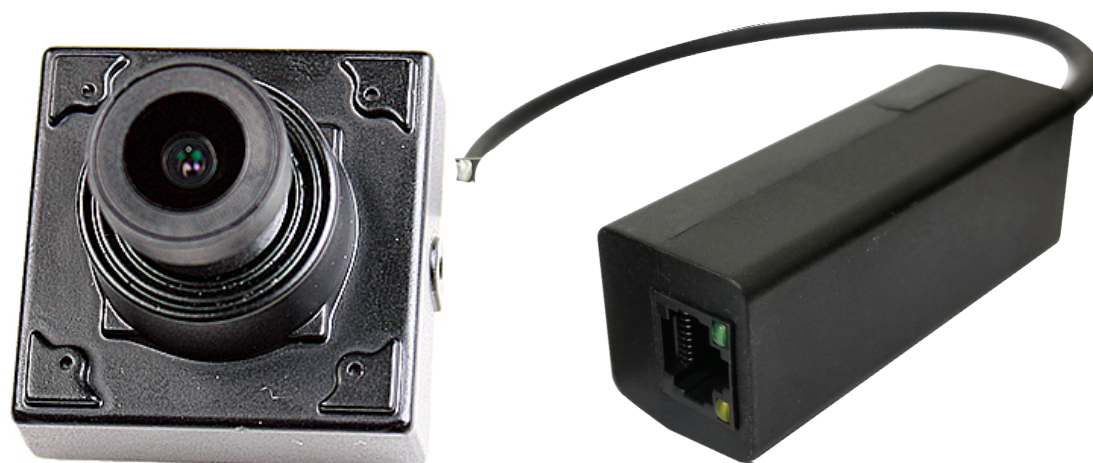

IMS230-F2.8

2MP IP H.264 True WDR Mini Square Camera with Board Lens

- 1/2.8" 2.9µm Pixel Progressive Sony Starvis CMOS Sensor
- 2 Mega Pixels - Maximum 1080p (1920x1080)
- 2.8mm Fixed Board Lens
- WDR, DSS(Sens-up), 3DNR Supported
- Onvif Version 17.06 Compatible
- Supported Video Codec: H.264, MJPEG
- Box Miniature Housing(30x30mm) with U type swivel bracket
- Motion Detection (4 Zones)
- PoE Cable
- Made In Korea
- NDAA Compliant

IP Network Camera

2MP IP H.264 WDR Mini Square

IMS230-F2.8

2MP IP H.264 True WDR Mini Square Camera with Board Lens

- 1/2.8" 2.9µm Pixel Progressive Sony Starvis CMOS Sensor
- 2 Mega Pixels - Maximum 1080p (1920x1080)
- 2.8mm Fixed Board Lens
- WDR, DSS(Sens-up), 3DNR Supported
- Onvif Version 17.06 Compatible
- Supported Video Codec: H.264, MJPEG
- Box Miniature Housing(30x30mm) with U type swivel bracket
- Motion Detection (4 Zones)
- PoE Cable
- Made In Korea
- NDAA Compliant