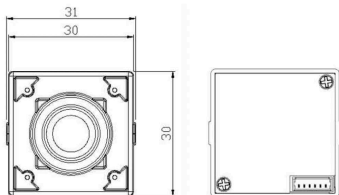

General Feature Diagram (mm)