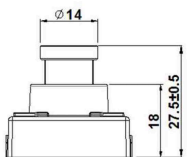

General Feature Diagram (mm)