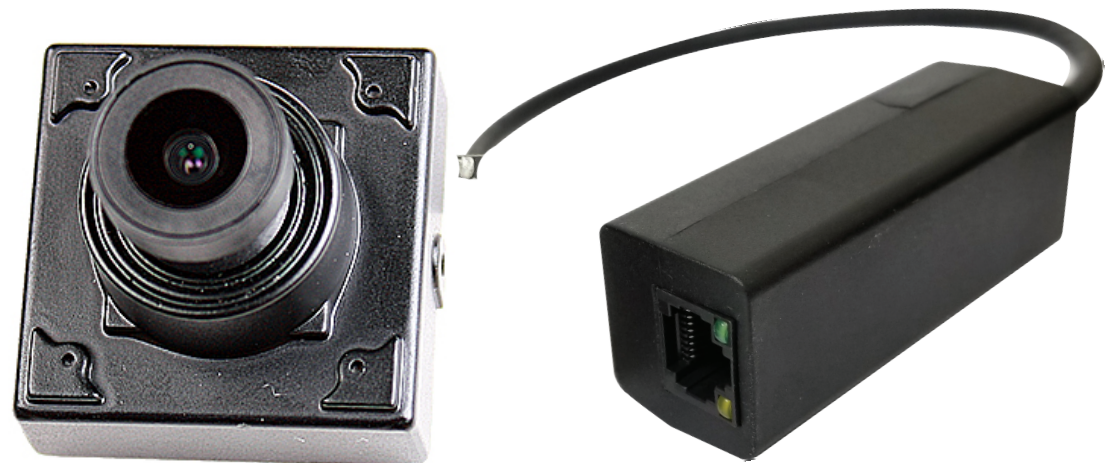

IMS230-F2.5

2MP IP H.264 True WDR Mini Square Camera with Board Lens

- 1/2.8" 2.9µm Pixel Progressive Sony Starvis CMOS Sensor
- 2 Mega Pixels - Maximum 1080p (1920x1080)
- 2.5mm Fixed Board Lens
- WDR, DSS(Sens-up), 3DNR Supported
- Onvif Version 17.06 Compatible
- Supported Video Codec: H.264, MJPEG
- Box Miniature Housing(30x30mm) with U type swivel bracket
- Motion Detection (4 Zones)
- PoE Cable
- Made In Korea
- NDAA Compliant

IP Network Camera

2MP IP H.264 WDR Mini Square

IMS230-F2.5

2MP IP H.264 True WDR Mini Square Camera with Board Lens

- 1/2.8" 2.9µm Pixel Progressive Sony Starvis CMOS Sensor
- 2 Mega Pixels - Maximum 1080p (1920x1080)
- 2.5mm Fixed Board Lens
- WDR, DSS(Sens-up), 3DNR Supported
- Onvif Version 17.06 Compatible
- Supported Video Codec: H.264, MJPEG
- Box Miniature Housing(30x30mm) with U type swivel bracket
- Motion Detection (4 Zones)
- PoE Cable
- Made In Korea
- NDAA Compliant