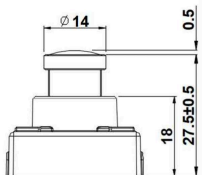

General Feature Diagram (mm)