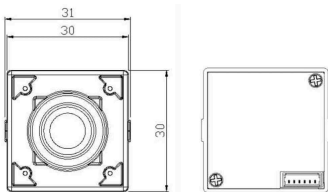

General Feature Diagram (mm)