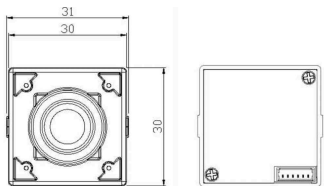

General Feature Diagram (mm)