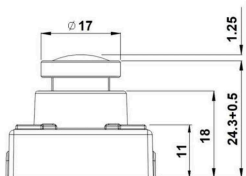

General Feature Diagram (mm)