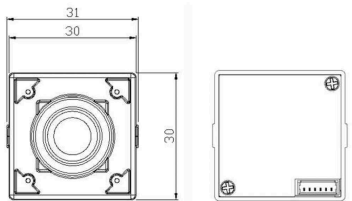

General Feature Diagram (mm)