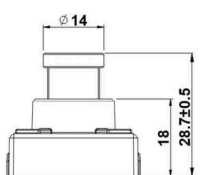

General Feature Diagram (mm)