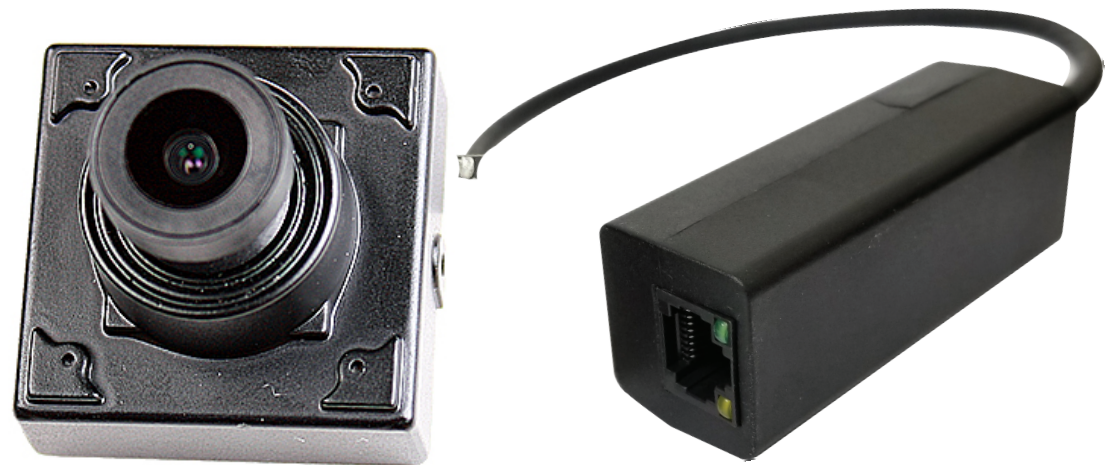

IMS230-F12

2MP IP H.264 True WDR Mini Square Camera with Board Lens

- 1/2.8" 2.9µm Pixel Progressive Sony Starvis CMOS Sensor
- 2 Mega Pixels - Maximum 1080p (1920x1080)
- 12.0mm Fixed Board Lens
- WDR, DSS(Sens-up), 3DNR Supported
- Onvif Version 17.06 Compatible
- Supported Video Codec: H.264, MJPEG
- Box Miniature Housing(30x30mm) with U type swivel bracket
- Motion Detection (4 Zones)
- PoE Cable
- Made In Korea
- NDAA Compliant

*Lens and Cable can be customized upon request

Lens Option

IMS230-F1.7	1.7mm
IMS230-F2.1	2.1mm
IMS230-F2.5	2.5mm
IMS230-F2.8	2.8mm
IMS230-F3.6	3.6mm
IMS230-F6	6.0mm
IMS230-F8	8.0mm
IMS230-F12	12.0mm
IMS230-F16	16.0mm
IMS230-F25	25.0mm