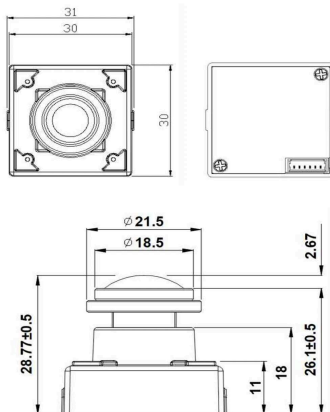

General Feature Diagram (mm)

Technical Specification

Image	Image Sensor	1/2.8"(D-6.46mm) 2.12M Sony CMOS Sensor	
	Size	1/2.8 inch	
	Scan System	Progressive Scan	
	Total Pixels	1945(H) X 1109(V), 2.16 Mega Pixels	
	Effective Pixels	1945(H) X 1097(V), 2.12 Mega Pixels	
Function	Day / Night	Auto / Day(Color) / Night(BW)	
	Privacy Area	On / Off (8 Programmable Zones)	
	Motion Detection	4 Zone	
	WDR	Off, On(Low, Middle, High) - 15(12) or 30(25) Output WDR can't work together with 3D-NR or DSS	
	DNR	Off, On(Low, Middle, High) - 30(25) or 60(50) Output DNR can't work together with WDR or DSS	
	Defog	Detects Foggy, On / Off	
	Ext. Video	CVBS 1.0Vp-p (75Ω)	
	Elec. Shutter	1/25(30)~1/30,000sec	
	Color Adjust	Bright/ Contrast / Saturation / Sharp / Hue	
	White Balance	Auto, Autoext, Preset, Manual	
	OSD Display	Text, Date, Time, Event, On / Off	
	Image Mirror	Normal / Mirror(H) / Flip(V) / Both(HV)	
	Electrical	Power Supply	12VDC / PoE
Current		Less than 2.1 Watts (170mA)	
Environmental	Temperature	-10°C ~ 55°C (Humidity :0%RH - 90%RH)	
Physical Spec	Dimension	30(W) x 30(D) (without Bracket)	
Video	Compress Format	H.264, MJPEG (Duplex Streaming)	
	Resolution	Up to 30fps @ 1920x1080p (1920x1080, 1280x720, 800x600, 704x480, 704x400, 640x480, 640x360, 320x240)	
	Max. Frame Rate	30fps @ all resolution	
	Video Quality	H.264: Bitrate Control, MJPEG: Quality Level Control	
	Streaming	Triple Stream (Stream1,2,3), RTP/RTSP, Unicast RTP, Multicast RTP	
Audio	Compress Format	G.711 u-law	
	Streaming	Two-way	
Event	Sensor In / Alarm Out	Sensor In: 1 (NC / NO), Alarm Out: 1 (Digital Output, Open Collector)	
Network	Interface	RJ45 10/100 Base-T PoE	
	Protocol	TCP/IP, UDP/IP, RTP, RTSP, RTCP, NTP, HTTP, DHCP, FTP, SMTP, DNS, DDNS, Onvif 17.06 Compatible	
	Onvif	Yes	
	DDNS	iplinker.net	
	At-a-time Access	Maximum 3 users	
	Web Browser	OS: Windows 7,8,10, MAC / Manager: Internet Explorer 11 or higher, Chrome, Firefox, Safari, Opera	

* Specification and Design are subject to change without notice due to product improvement.

Infinite Pixels Electronic USA Inc.
11500 S. Eastern Ave. Suite 150 Henderson NV 89052