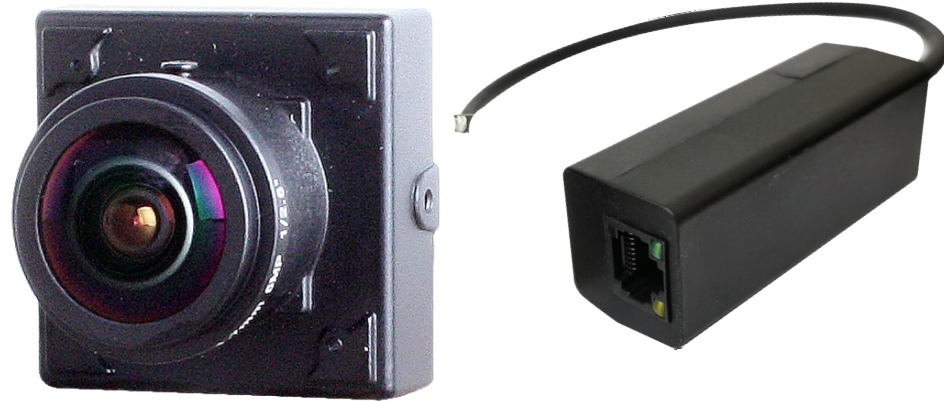

IMS230-F1.7

2MP IP H.264 True WDR Mini Square Camera with Wide Board Lens

- 1/2.8" 2.9µm Pixel Progressive Sony Starvis CMOS Sensor
- 2 Mega Pixels - Maximum 1080p (1920x1080)
- 1.7mm Fixed Board Lens (1.7mm, 2.1mm Wide Board Lens)
- WDR, DSS(Sens-up), 3DNR Supported
- Onvif Version 17.06 Compatible
- Supported Video Codec: H.264, MJPEG
- Box Miniature Housing(30x30mm) with U type swivel bracket
- Motion Detection (4 Zones)
- PoE Cable
- Made In Korea
- NDAA Compliant

*Lens and Cable can be customized upon request

Lens Option

IMS230-F1.7	1.7mm
IMS230-F2.1	2.1mm

IP Network Camera

2MP IP H.264 WDR Mini Square

IMS230-F1.7

2MP IP H.264 True WDR Mini Square Camera with Wide Board Lens

- 1/2.8" 2.9µm Pixel Progressive Sony Starvis CMOS Sensor
- 2 Mega Pixels - Maximum 1080p (1920x1080)
- Fixed Board Lens (1.7mm, 2.1mm Wide Board Lens)
- WDR, DSS(Sens-up), 3DNR Supported
- Onvif Version 17.06 Compatible
- Supported Video Codec: H.264, MJPEG
- Box Miniature Housing(30x30mm) with U type swivel bracket
- Motion Detection (4 Zones)
- PoE Cable
- Made In Korea
- NDAA Compliant