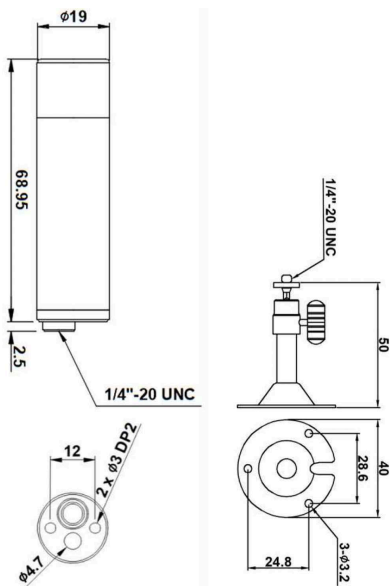

IP Network Camera

2MP IP Starlight WDR Mini Bullet

IMB219-F4W

2MP IP True WDR Mini Bullet Camera with Board Lens

General Feature Diagram (mm)

Technical Specification

Image	Image Sensor	1/2.8"(D-6.46mm) 2.12M Sony CMOS Sensor
	Size	1/2.8 inch
	Sensitivity	0.1Lux, 0.003Lux (DSS on)
	Total Pixels	2.16MP [1,945(H)x1,109(V)]
	Effective Pixels	2.12MP [1,937(H)x1,097(V)]
Function	Day & Night	Auto / Day(Color) / Night(BW), ICR Control
	Privacy Area	On/Off (16 Programmable Zones)
	Motion Detection	432 Zone, Sensitivity 1~5 Step, On/Off
	Ext. Video	CVBS 1.0Vp-p, (75Ω)
	WDR	True WDR, On/Off
	DNR	2D DNR, 3D DNR - HDR
	Defog	Detects Foggy, On/Off
	Elec. Shutter	1/25(30)~1/30,000sec
	Color Adjust	Bright / Contrast / Saturation / Sharp / Hue
	White Balance	Auto(Indoor) / Auto(Outdoor) / Push / User
	OSD Display	Via Webpage Viewer
	Image Mirror	Normal / Mirror(H) / Flip(V) / Both(HV)
Electrical	Power Supply	Less than 1.6 Watts (130mA)
Environmental	Temperature	Working Temp: 32°F ~ 122°F (0°C ~ +50°C) / Preservation Temp: 14°F ~ 140°F (-10°C ~ +60°C)
Network	Interface	RJ45 10/100 Base-T PoE
	Protocol	TCP/IP, UDP/IP, RTP, RTSP, RTCP, NTP, HTTP, DHCP, FTP, SMTP, DNS, DDNS, Onvif 17.06 Compatible
	Onvif	The Latest Version
	Simultaneous Access	Max. 3 Users
	FTP Uploading	MJPEG Still Image
Video	Video Compression	H.264 (High, Main, Base Line Profile), MJPEG
	Resolutions	1920x1080/1280x1024/1280x960/1280x720/1024x768/640x480/320x240
	Frame Rate	30fps @ All Resolution
	Video Streaming	Simultaneously H.264 and MJPEG, Independent Frame Rate and Bandwidth Control, VBR/CBR Mode
	Video Quality	H.264: Bitrate Control / MJPEG: Quality Level Control
Software	Client Software	Built-in Web, Onvif Compatible 3rd Party VMS
Web Browser	OS / Manager / Viewer	OS: Windows7,8,10, MAC / Manager: Internet Explorer 11 or higher, Chrome, Firefox, Safari, Opera
Event	In / Out	In: Trigger / Network Loss / Tampering / Motion, Out: FTP
System	OS	Embedded Linux
Physical Spec	Dimension	19Ø (Bullet Diameter) x 71.45(L)
	Lens	3.6mm (Options are Available)
	Mount	Optional Ring Mount