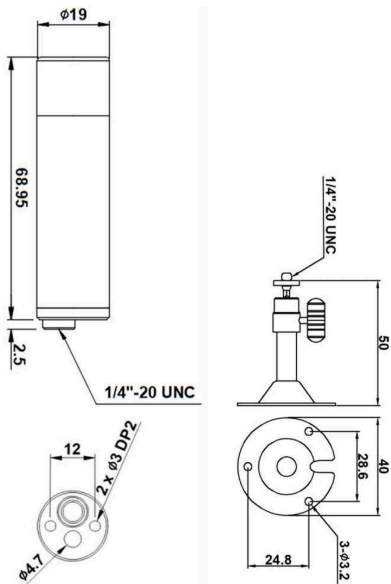

IP Network Camera

2MP IP Starlight WDR Mini Bullet

IMB219-F3.6W

2MP IP True WDR Mini Bullet Camera with Board Lens

General Feature Diagram (mm)

Technical Specification

Image	Image Sensor	1/2.8"(D-6.46mm) 2.12M Sony CMOS Sensor
	Size	1/2.8 inch
	Sensitivity	0.1Lux, 0.003Lux (DSS on)
	Total Pixels	2.16MP [1,945(H)x1,109(V)]
	Effective Pixels	2.12MP [1,937(H)x1,097(V)]
Function	Day & Night	Auto / Day(Color) / Night(BW), ICR Control
	Privacy Area	On/Off (16 Programmable Zones)
	Motion Detection	432 Zone, Sensitivity 1~5 Step, On/Off
	Ext. Video	CVBS 1.0Vp-p, (75Ω)
	WDR	True WDR, On/Off
	DNR	2D DNR, 3D DNR - HDR
	Defog	Detects Foggy, On/Off
	Elec. Shutter	1/25(30)~1/30,000sec
	Color Adjust	Bright / Contrast / Saturation / Sharp / Hue
	White Balance	Auto(Indoor) / Auto(Outdoor) / Push / User
	OSD Display	Via Webpage Viewer
	Image Mirror	Normal / Mirror(H) / Flip(V) / Both(HV)
Electrical	Power Supply	Less than 1.6 Watts (130mA)
Environmental	Temperature	Working Temp: 32°F ~ 122°F (0°C ~ +50°C) / Preservation Temp: 14°F ~ 140°F (-10°C ~ +60°C)
Network	Interface	RJ45 10/100 Base-T PoE
	Protocol	TCP/IP, UDP/IP, RTP, RTSP, RTCP, NTP, HTTP, DHCP, FTP, SMTP, DNS, DDNS, Onvif 17.06 Compatible
	Onvif	The Latest Version
	Simultaneous Access	Max. 3 Users
	FTP Uploading	MJPEG Still Image
Video	Video Compression	H.264 (High, Main, Base Line Profile), MJPEG
	Resolutions	1920x1080/1280x1024/1280x960/1280x720/1024x768/640x480/320x240
	Frame Rate	30fps @ All Resolution
	Video Streaming	Simultaneously H.264 and MJPEG, Independent Frame Rate and Bandwidth Control, VBR/CBR Mode
	Video Quality	H.264: Bitrate Control / MJPEG: Quality Level Control
Software	Client Software	Built-in Web, Onvif Compatible 3rd Party VMS
Web Browser	OS / Manager / Viewer	OS: Windows7,8,10, MAC / Manager: Internet Explorer 11 or higher, Chrome, Firefox, Safari, Opera
Event	In / Out	In: Trigger / Network Loss / Tampering / Motion, Out: FTP
System	OS	Embedded Linux
Physical Spec	Dimension	19Ø (Bullet Diameter) x 71.45(L)
	Lens	3.6mm (Options are Available)
	Mount	Optional Ring Mount